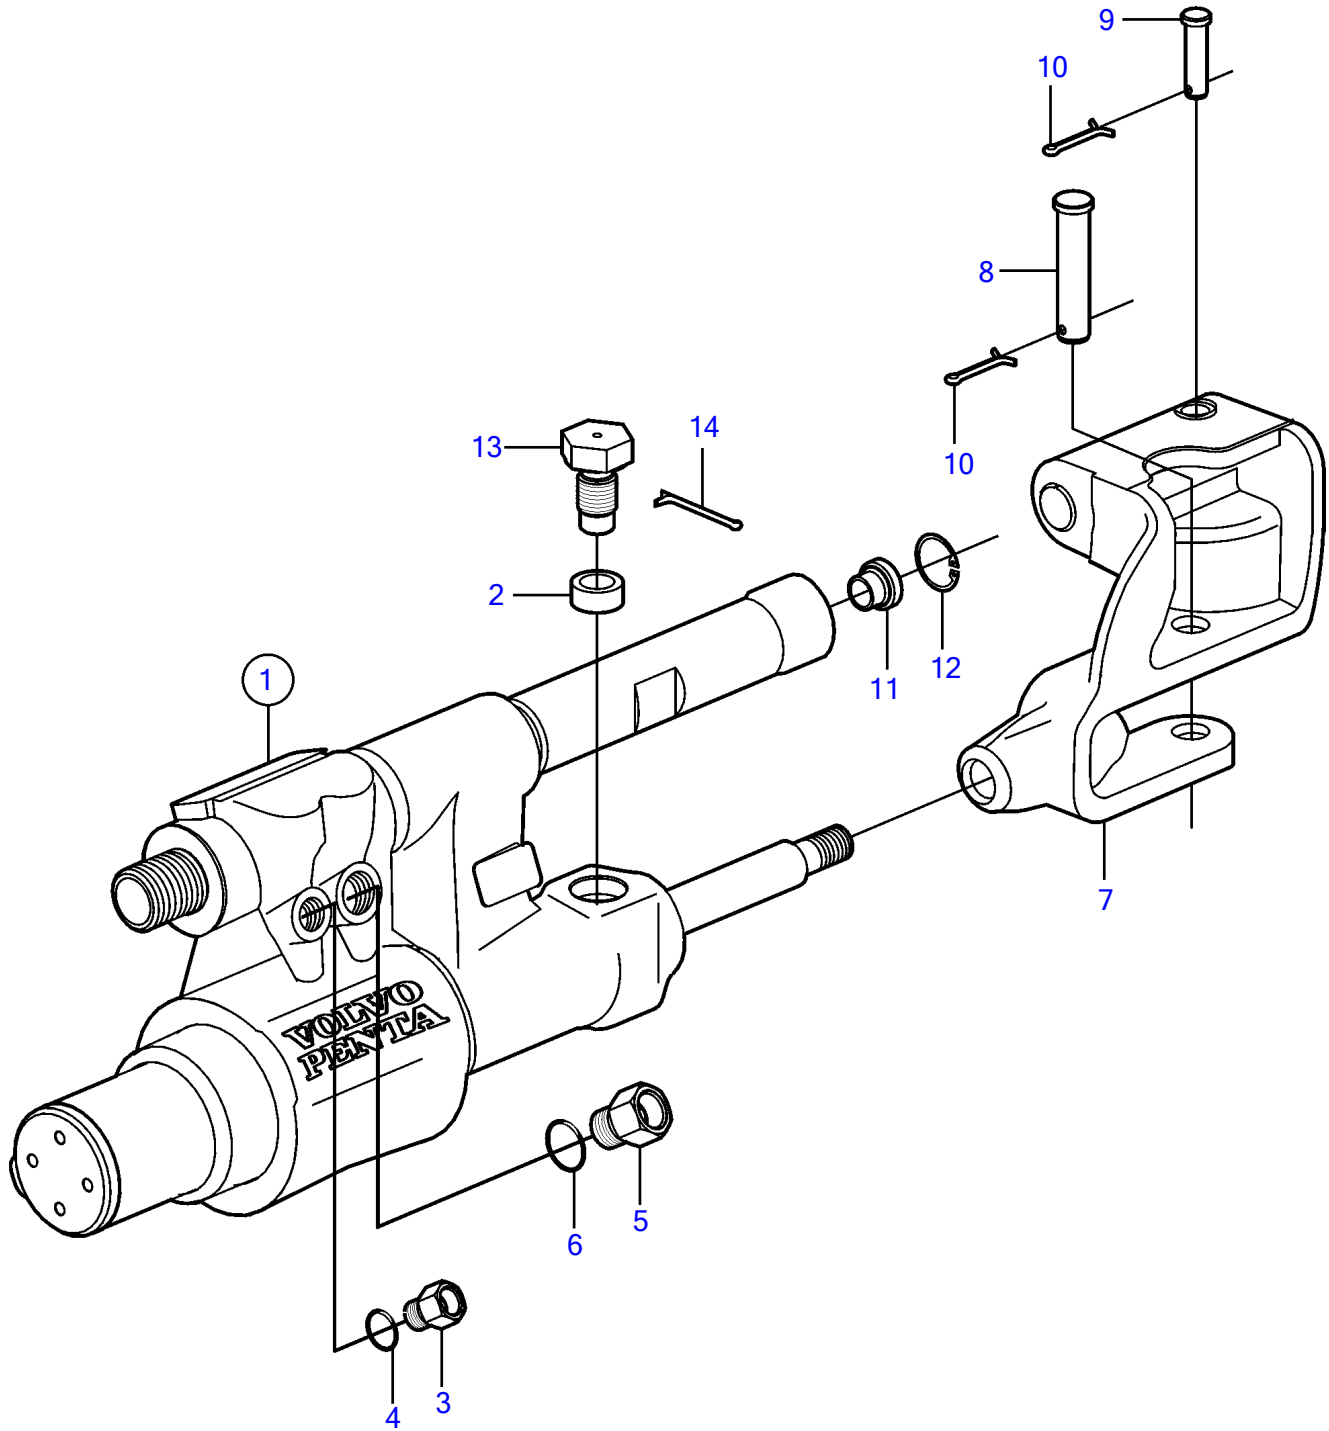

V8-380-C-A, V8-380-C-B

V8-380-C-A, V8-380-C-B

REF	PART NO.	QTY	DESCRIPTION	NOTES
1	3812269	1	Steering cylinder	replaced by next part number
	21910902	1	Steering cylinder	
2	3861035	2	• Bushing	
3	3859041	1	• Fitting	
4	3859040	1	• O-ring	
5	3859043	1	• Fitting	
6	3859042	1	• O-ring	
7	3859048	1	• Cable attachment	
8	3859047	1	• Pin	
9	3859046	1	• Pin	
10	3859045	2	• Split pin	
11	3859052	1	• Ring	
12	3859051	1	• Ring	
13	3850931	2	Screw	
14	3853376	2	Split pin	